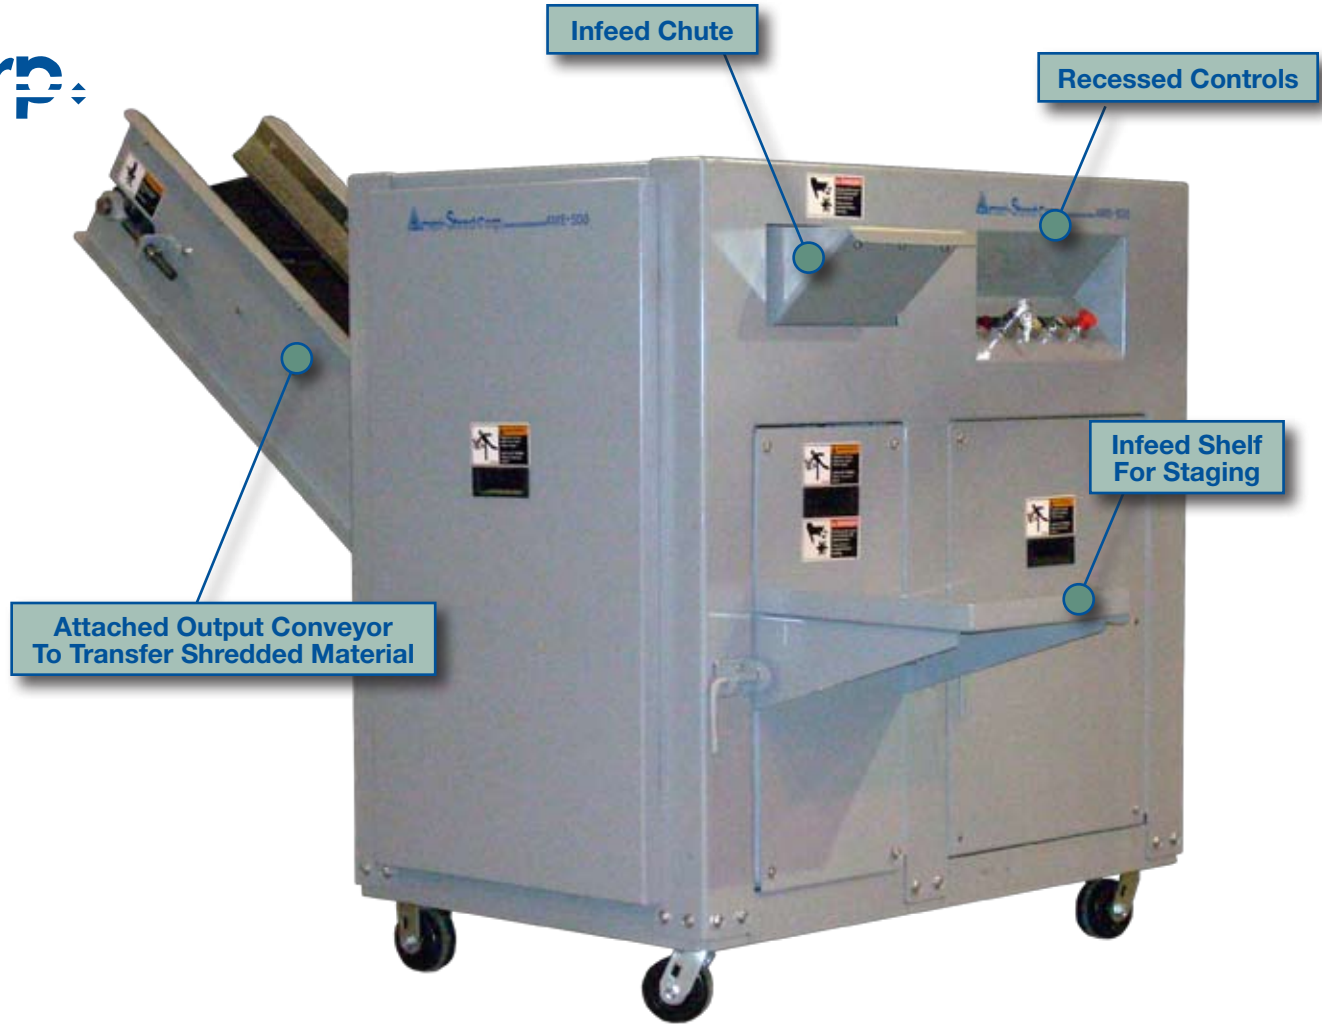

AMS-HD Series Hard Drive Shredder

*Designed to physically destroy hard drives,
backup tapes, DVD's and assorted e-waste*

Standard features:

- Rugged steel construction
- Slow speed, high torque for peak performance
- Sized for minimal energy consumption
- Ergonomic operation height
- Special saw tooth / hook cutters
- Adjustable wear pads to maintain optimum cutting tolerances
- Self cleaning combers
- Heavy duty lockable casters

■ Capable of Destroying Up to 25 Hard Drives per Minute ■

Hard Drives

Being Fed

Destroyed