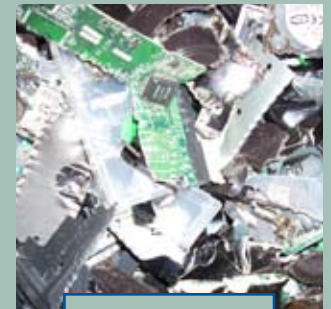

AMS-HD Series Hard Drive Shredder

*Designed to physically destroy hard drives,
backup tapes, DVD's and assorted e-waste*

Standard features:

- Rugged steel construction
- Slow speed, high torque for peak performance
- Sized for minimal energy consumption
- Ergonomic operation height
- Special saw tooth / hook cutters
- Adjustable wear pads to maintain optimum cutting tolerances
- Self cleaning combers
- Heavy duty lockable casters

Options:

- Choice of shred widths
- Voltages
- Conveyor lengths
- Paint colors and powder coating

For more information contact your
Ameri-Shred distributor or call us at
1-800-634-8981

American made. Ameri-Shred
info@ameri-shred.com

■ Capable of Destroying Up to 25 Hard Drives per Minute ■

Destroyed